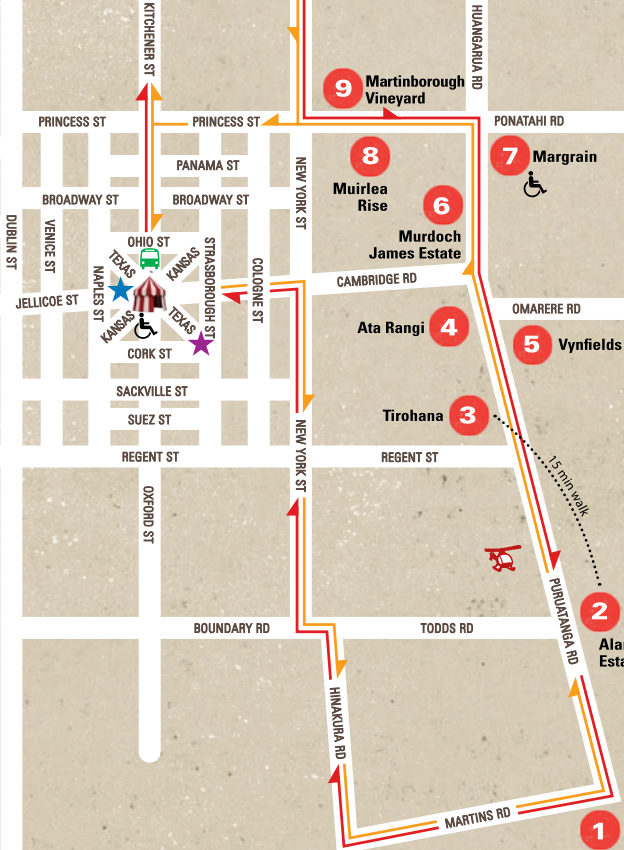

TO WELLINGTON

3 min walk

10

Palliser Estate

11

Escarpment

9

Martinborough Vineyard

DUBLIN ST

BROADWAY ST

PRINCESS ST

BROADWAY ST

JELICOE ST

VENICE ST

OHIO ST

SACKVILLE ST

SUEZ ST

REGENT ST

OXFORD ST

STRASSBOROUGH ST

COLOGINE ST

NEW YORK ST

NEW YORK ST

NEW YORK ST

CAMBRIDGE RD

REGENT ST

BOUNDARY RD

TODDS RD

HINAKURA RD

MARTINS RD

PUHITANGA RD

HUANGARUA RD